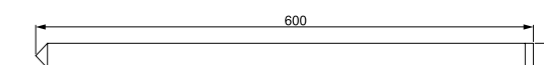

LED 流星雨

LED Meteor Shower

外形尺寸图 Dimension Diagram

包装参数 Packaging Parameters

Item	Size(mm)	包装数量 Qty	外箱尺寸 Carton Size
BSD-LXY016		30PCS	850L×215W×210H

产品特点 Product Features

流星效果，浪漫唯美；外带驱动，低压供电，可根据需求任意增减灯管数量，随意发挥；防水、防尘、防腐蚀，不受时间、空间限制。

Meteor effect, romantic and aesthetic, external driving, low-voltage power supply, the quantity can be added or reduced according to the demand. Waterproof, dustproof, corrosion resistance, without time and space limited.

应用场合 Applications

市场工程亮化,建筑装饰、街道两旁树木装饰、公园装饰、江边装饰、城市夜景亮化,旅游景点美化,园林、社区夜晶装饰,酒店、商场、娱乐场所周边环境夜景装饰,家居装饰.

Apply to market engineering lighting, decoration of architecture, street, park and river, urban night lighting, scenic spot lighting, community night scene, garden, hotel, shopping mall, decorative lighting of entertainment place and home decoration.

规格参数 Specifications

材 料 Material	FR-4
防护等级 IP Rating	IP65
功 率 Power (W)	0.96W
输入电压 Input Voltage (V)	12
光源类型 Light source Type	3528 LED
芯片尺寸 Chip Size (mil)	12*12
光源数量 Light Source Quantity (pcs)	96
光源光效 Luminous Efficiency (Lm/W)	90-130
显色指数 CRI	—
色 温 Color Temp (k)	R / Y / G / B / W
环境温度 Environment Temperature (°C)	-40~45
使用寿命 Lifespan (h)	30000-80000

LED 流星雨

LED Meteor Shower

产品特点 Product Features

流星效果，浪漫唯美；外带驱动，低压供电，可根据需求任意增减灯管数量，随意发挥；防水、防尘、防腐蚀，不受时间、空间限制。

Meteor effect, romantic and aesthetic, external driving, low-voltage power supply, the quantity can be added or reduced according to the demand. Waterproof, dustproof, corrosion resistance, without time and space limited.

应用场合 Applications

市场工程亮化,建筑装饰、街道两旁树木装饰、公园装饰、江边装饰、城市夜景亮化,旅游景点美化,园林、社区夜晶装饰,酒店、商场、娱乐场所周边环境夜景装饰,家居装饰.