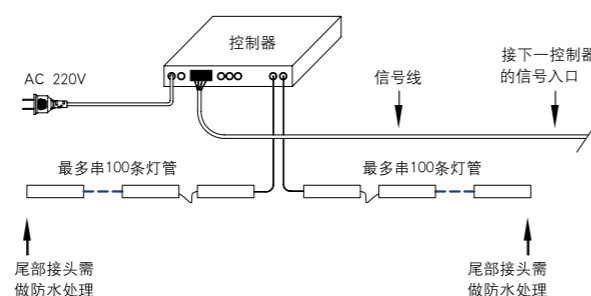

外形尺寸图 Dimension Diagram

包装参数 Packaging Parameters