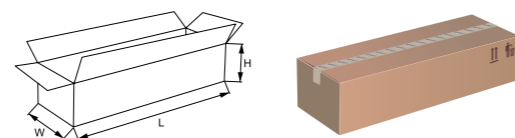

包装参数 Packaging Parameters

Item	Size(mm)	包装数量 Qty	外箱尺寸 Carton Size
BSD-HLG010		20PCS	1250L×215W×210H