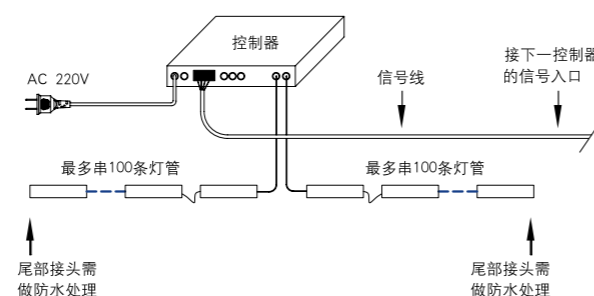

外形尺寸图 Dimension Diagram

包装参数 Packaging Parameters