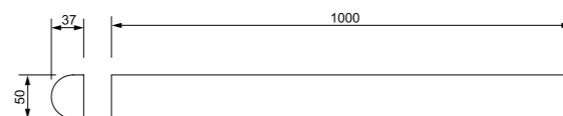

外形尺寸图 Dimension Diagram