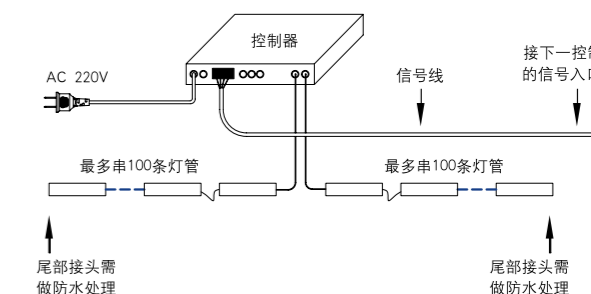

安装示意图 Installation Diagram

外形尺寸图 Dimension Diagram

包装参数 Packaging Parameters