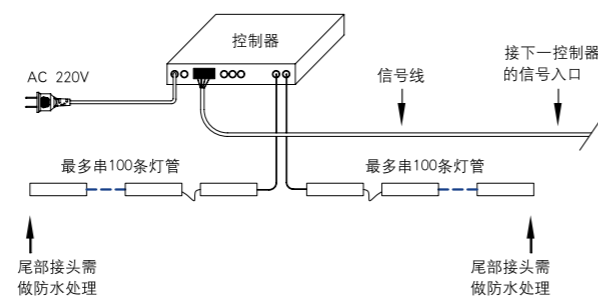

安装示意图 Installation Diagram

外形尺寸图 Dimension Diagram

包装参数 Packaging Parameters