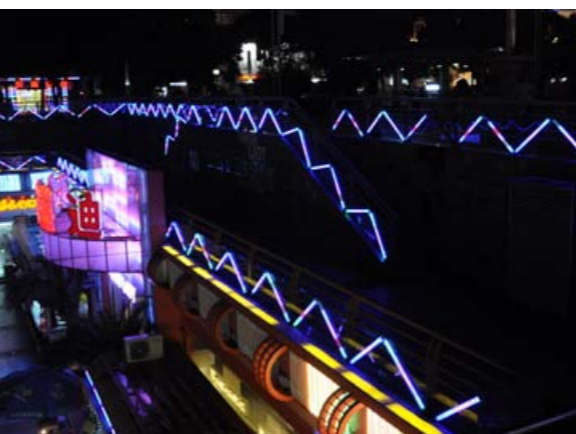

BSD-HLG003

产品特点 Product Features

可均匀排布形成大面积区域可显示图形和文字，并可播放不同格式视频文件、FLASH、动画、文字等文件，或使用动画软件设计个性化动画，播放各种动感变色的图文效果。

Many tubes can uniformly form a large area for displaying figures and characters and also broadcasting different kinds of video files, flash, cartoon, and other files. Using animation software to design personal cartoon and then to play various dynamic color light effect.

应用场合 Applications

适用于广告牌背景、立交桥、河、湖护栏、高档的DISCO、酒吧、夜总会、休闲会所、门头广告牌建筑物轮廓等大型动感光带之中。

Apply to billboard background, overpass, river and lake guardrail, fancy DISCO, bar, night club, leisure clubhouse, outdoor billboard, building outline and large dynamic light band.

规格参数 Specifications

材 料 Material	FR-4
防护等级 IP Rating	IP65
功 率 Power (W)	10W
输入电压 Input Voltage (V)	DC12-24
光源类型 Light source Type	DIP LED
芯片尺寸 Chip Size (mil)	12*12
光源数量 Light Source Quantity (pcs)	108
光源光效 Luminous Efficiency (Lm/W)	90-130
显色指数 CRI	—
色 温 Color Temp (k)	RGB
环境温度 Environment Temperature (°C)	-40~45
使用寿命 Lifespan (h)	30000-80000