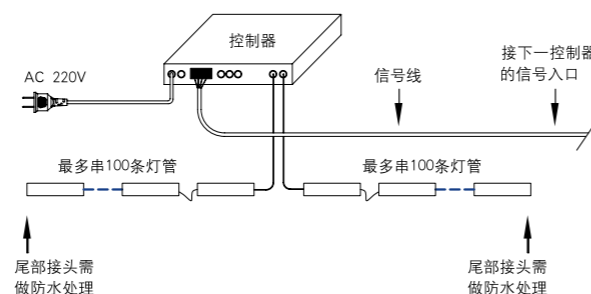

外形尺寸图 Dimension Diagram

包装参数 Packaging Parameters