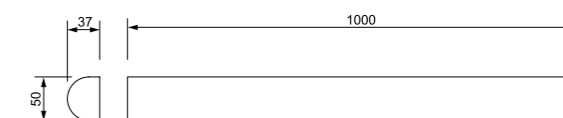

外形尺寸图 Dimension Diagram