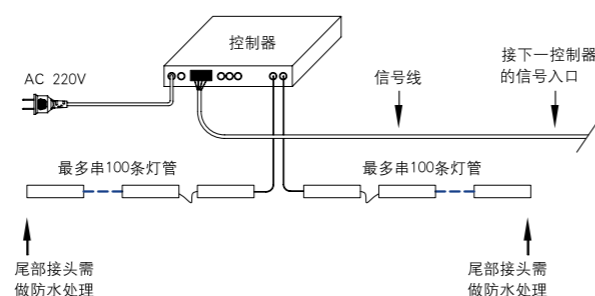

外形尺寸图 Dimension Diagram

包装参数 Packaging Parameters