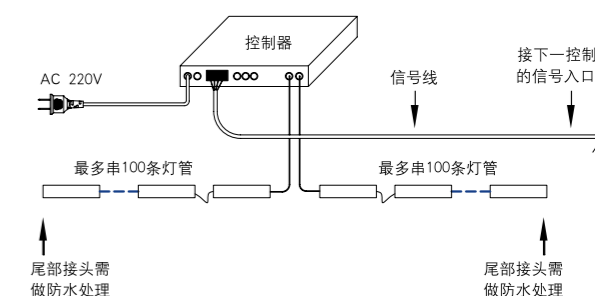

安装示意图 Installation Diagram

外形尺寸图 Dimension Diagram

包装参数 Packaging Parameters