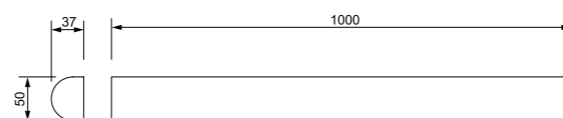

外形尺寸图 Dimension Diagram