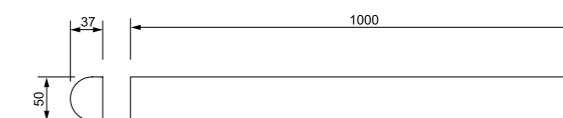

外形尺寸图 Dimension Diagram