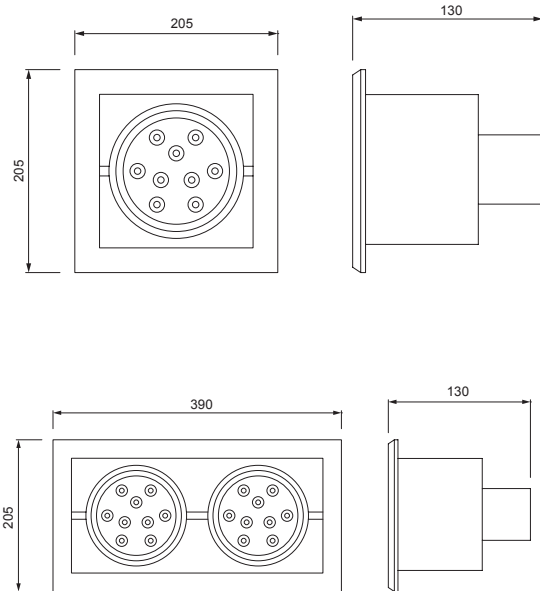

外形尺寸图 Dimension Diagram