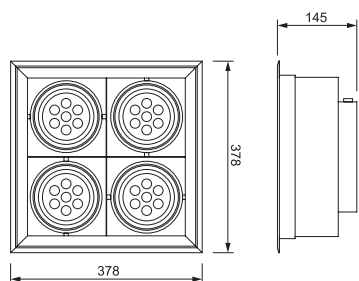

外形尺寸图 Dimension Diagram

包装参数 Packaging Parameters

Item	Size(mm)	包装数量 Qty	外箱尺寸 Carton Size
BSD-DD009		9PCS	645L×545W×475H
BSD-DD010		9PCS	645L×680W×475H

LED 斗胆灯

LED Beans Gall Light

外形尺寸图 Dimension Diagram

配光曲线 Light Distribution Curve

包装参数 Packaging Parameters

Item	Size(mm) 包装数量 Qty	外箱尺寸 Carton Size
BSD-DD011	1PC	390L×380W×155H

产品特点 Product Features

采用高档铝合金外壳，更加快速散热，PC透镜，造型别致优雅，外观简洁时尚，永不变色，产品结构科学合理，安装简单，坚固耐用，采用LED光源，低耗能，色彩鲜亮，光衰小。

Using high quality aluminium alloy shell that dissipate heat more rapidly. PC lens, unique and elegant, simple and fashion, never fade. Scientific and reasonable structure design, easy installation, sturdy and durable. Using LED light source, low power consumption, fresh colour, low luminous decay.