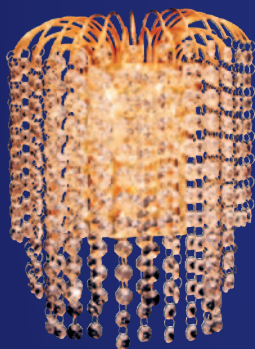

LED 水晶灯

LED Crystal Lamp

BSD-SJD037

S 170*260mm
E 14
P 2L*3W LED