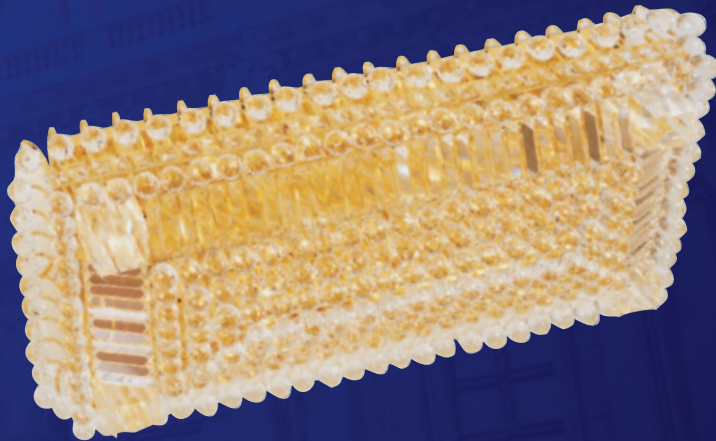

BSD-SJD025

S 650*1200mm
H 250mm
E 14
P 26L*3W LED

BSD-SJD026

S 550*1000mm
H 250mm
E 14
P 18L*3W LED