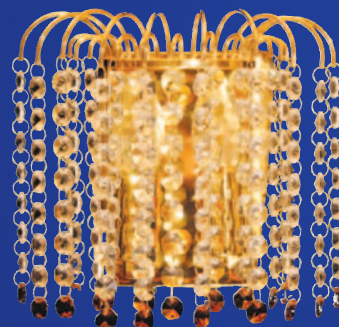

# LED 水晶灯

LED Crystal Lamp

**BSD-SJD037**

S 170\*260mm  
E 14  
P 2L\*3W LED

**BSD-SJD038**

S 150\*360mm  
E 14  
P 1L\*3W LED

**BSD-SJD039**

S 200\*130mm  
E 14  
P 2L\*3W LED