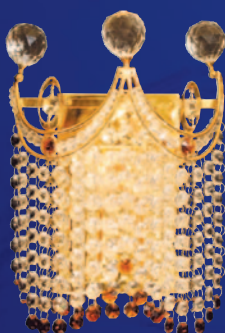

BSD-SJD041

S 220*320mm
E 14
P 2L*3W LED