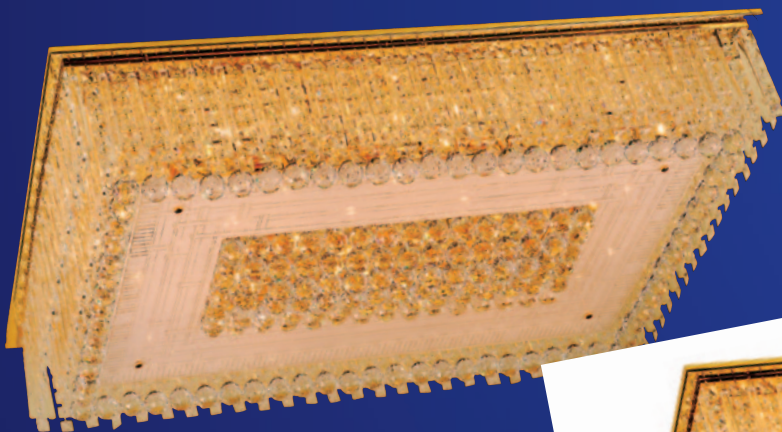

LED 水晶灯

LED Crystal Lamp